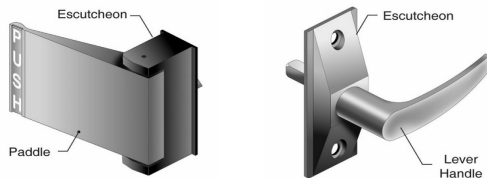

PADDLE/LEVER

RH5901 LEVER HANDLE
RH5902 PADDLE HANDLE