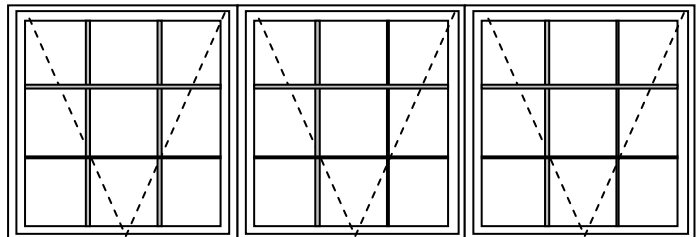

MASTER ALUMINUM WINDOW & DOOR

184 MORGAN AVE BROOKLYN, NY 11237
TEL: (718) 782-5407 FAX: (718) 782-5409

CUSTOM COMBINATION WINDOW

WE CAN MIX AND MATCH ALL THE FIXED, HOPPER, AWNING, AND CASEMENT WINDOW
WE CAN ALSO SUPPLY INSULATED GLASS WITH INTERNAL GRIDS FOR THE COLONIAL LOOK