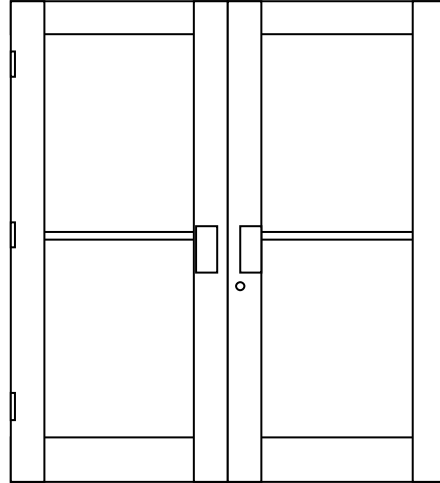

MASTER ALUMINUM WINDOW & DOOR

184 MORGAN AVE BROOKLYN, NY 11237
TEL: (718) 782-5407 FAX: (718) 782-5409

D500 WIDE STILE DOOR

1. **FINISH:** CLEAR ANODIZED
   DARK BRONZE ANODIZED
2. **CONSTRUCTION:** TIE ROD ASSEMBLY AND WELDED ON ALL FOUR CORNERS
3. **TOP RAIL:** 5"
4. **BOTTOM RAIL:** 7 1/2"
5. **VERTICAL STILE:** 5"
6. **LOCK:** MS DEADBOLT LOCKET ON ACTIVE DOOR
   KEY CYLINDER ON BOTH SIDES
   FLUSH BOLTS ON INACTIVE DOOR
7. **GLAZING:** CAN BE PREP FOR 1/4" OR 1" GLAZING
8. **HINGE:** 3 BUTT HINGES
9. **HANDLE:** STANDARD PUSH AND PULL HANDLE