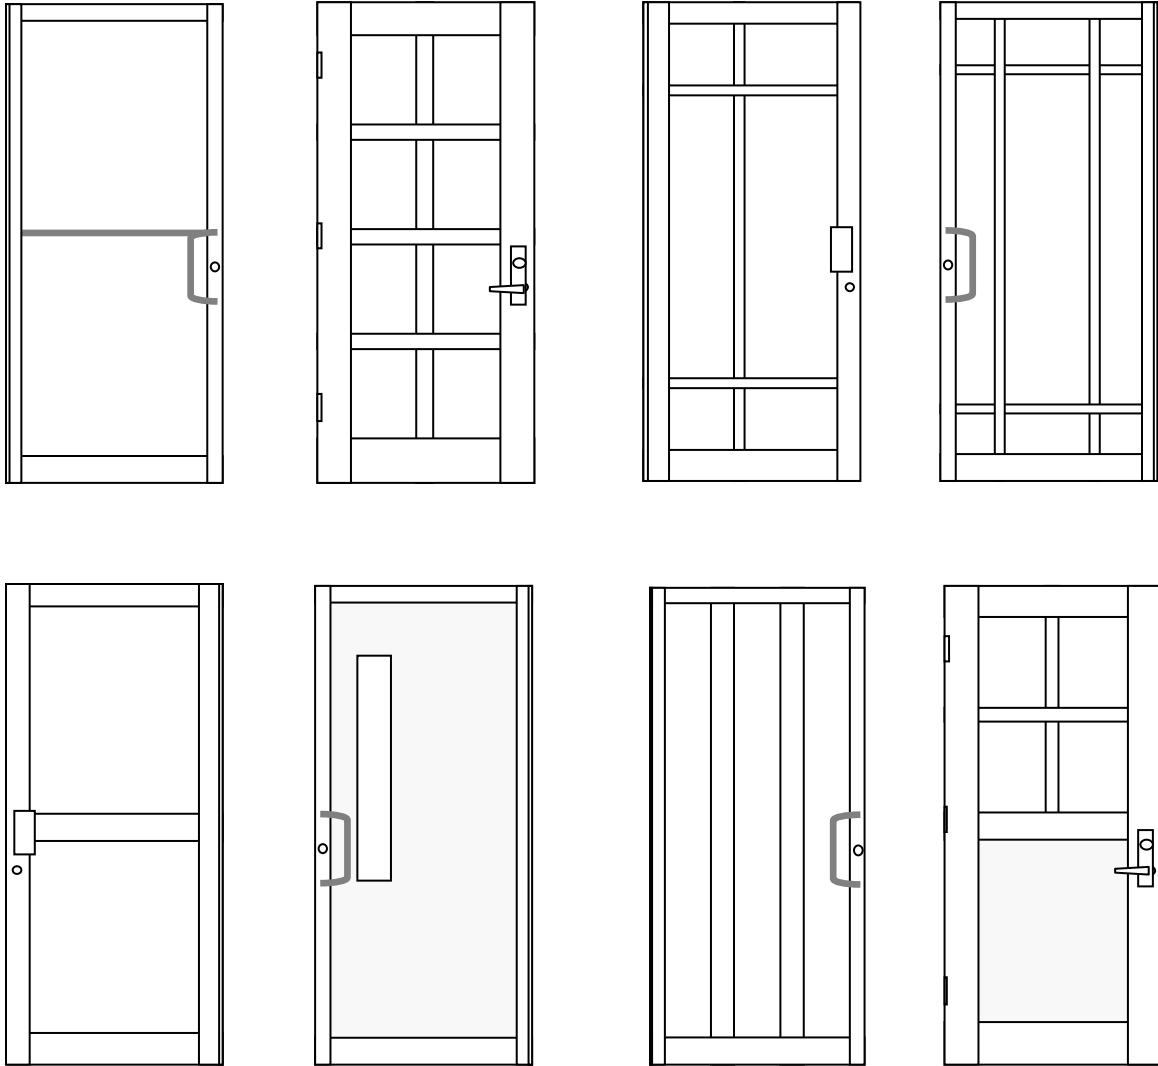

MASTER ALUMINUM WINDOW & DOOR

184 MORGAN AVE BROOKLYN, NY 11237
TEL: (718) 782-5407 FAX: (718) 782-5409

CUSTOM ALUMINUM DOOR

WANT SOMETHING DIFFERENT THAN A REGULAR GLASS DOOR? WE CAN CUSTOM MAKE OUR DOORS WITH DIFFERENT GRIDS OPTIONS OF DIFFERENT SIZES. WE CAN ALSO FABRICATE OUR DOORS WITH ANY HARDWARE OF YOUR CHOICE. SPEAK TO OUR SALES REP TO DETERMIN WHICH COMBINATION WILL WORK BEST FOR YOUR NEED.

GRIDS DIVIDER SIZES: 5/8", 1 1/2", 2 3/8", 3 3/4", 4 1/4", 5 1/4", 7 3/4", 10 1/4"

HARDWARE: VON DUPRIN, ADAMS RITE, FOLGER ADAMS, RIXSON, DORMA, JACKSON, LCN, SECURITECH, SCHLAGE, ROCKWOOD DOROMATIC, LOCKNETICS, PEMKO, ZERO INTERNATIONAL, ETC