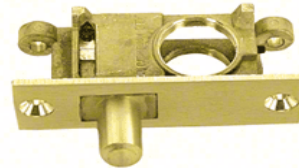

MISCELLANEOUS

CR4551 DOOR HOLDER
RH2508 FLUSH BOLT
CR208 DUST PROOF STRIKE KEEPER
AR7100 ELECTRIC STRIKE FOR SINGLE DOOR
AR7101 ELECTRIC STRIKE FOR DOUBLE DOOR

777S DOOR RAIL BOTTOM LOCK

GASKET

SF500 RUBBER GASKET FOR STOREFRONT
CW500 RUBBER GASKET FOR COMMERCIAL WINDOW