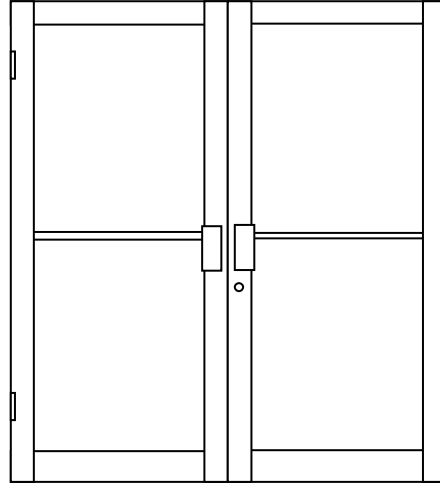

MASTER ALUMINUM WINDOW & DOOR

184 MORGAN AVE BROOKLYN, NY 11237
TEL: (718) 782-5407 FAX: (718) 782-5409

D350 MEDIUM STILE DOOR

1. **FINISH:** CLEAR ANODIZED
   DARK BRONZE ANODIZED
   WHITE PAINTED
2. **CONSTRUCTION:** TIE ROD ASSEMBLY AND WELDED ON ALL FOUR CORNERS
3. **TOP RAIL:** 3 1/2"
4. **BOTTOM RAIL:** 5"
5. **VERTICAL STILE:** 3 1/2"
6. **LOCK:** MS DEADBOLT LOCKET ON ACTIVE DOOR
   KEY CYLINDER ON BOTH SIDES
   FLUSH BOLTS ON INACTIVE DOOR
7. **GLAZING:** CAN BE PREP FOR 1/4" OR 1" GLAZING
8. **HINGE:** 1 PAIR OF BUTT HINGE
9. **HANDLE:** STANDARD PUSH AND PULL HANDLE