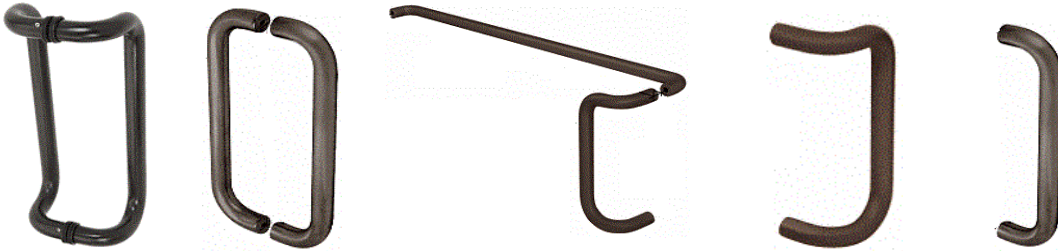

MASTER ALUMINUM WINDOW & DOOR

184 MORGAN AVE BROOKLYN, NY 11237
TEL: (718) 782-5407 FAX: (718) 782-5409

HANDLES

12" OFFSET C PULL BTB
12" OFFSET C PULL SINGLE PULL
12" X 33" OFFSET PUSH AND PULL HANDLE
STANDARD ALUMINUM PUSH AND PULL HANDLE
12" STRAIGHT C PULL BTB
12" STRAIGHT C PULL SINGLE PULL